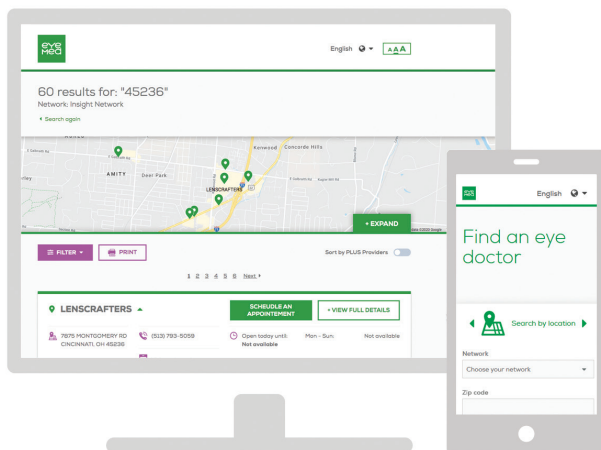

ALL THE TOOLS YOU NEED. THE CHOICE YOU DESERVE.

## OUR PROVIDER LOCATOR TAKES THE GUESSWORK OUT OF FINDING AN EYE DOCTOR

When you stay in-network, you keep more money in your pocket.  
Our Provider Locator helps you find the best fit.

## SIMPLY DESIGNED AND TAILORED TO YOU, THERE'S A TON YOU CAN DO:

- Search by zip code, your current location, doctor name, practice name or network
- See each provider's info at a glance – hours, specialties, proximity to you
- Filter results by services, brands, language spoken and more
- Get door-to-door directions and a handy map view
- Schedule an eye exam online at many locations